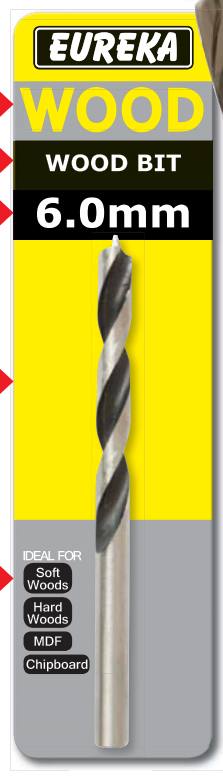

EUREKA DRILL BITS

Our Gladiators guide customers to the correct drill bit in a jiffy!

- Colour coded packaging identifies application
- Drill or bit type is indicated
- Size of hole is indicated

• All products are clearly displayed

• Application is indicated